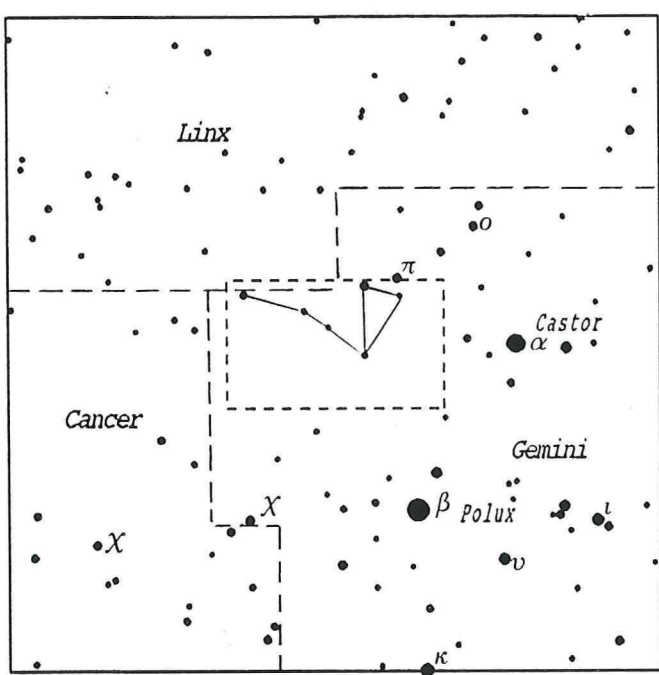

21 40 42 -
22 14 10 ?

For informations, charts & report form:
E.A.O.N. M. Jean SCHWAENEN
ALLEE D, 5
B-6001 MARCINELLE
BELGIUM

87 Sylvia - PPM 73228

1994 feb 25 22h 5.9m U.T.

un 21 57 58 est. Bed. ?
→ Cineu, Vollen. 9,5!

Minor planet :	Star :	Source cat. PPM
V. mag. = 12.77 Diam. = 271.0 km = 0.13"	$\alpha = 7h54m13.180s$	$\delta = +31^{\circ}52'26.05''$
$\mu = 13.19''/h$ $\pi = 3.02''$ Ref. = EG86-088	V. mag. =	Ph. mag. = 10.20
$\Delta m = 3.5$ Max. dur. = 35.0 s	Sun : 136°	Moon : 44° , 100%

OBSERVATION FROM: 21h 50m U.T. TO 22h 20m U.T.

15°x15°

1°

PLOT 103 13.55.49 SUN 30 MAY, 1993 JOB-BRTCH7195 RGFA SSPLA 11.0