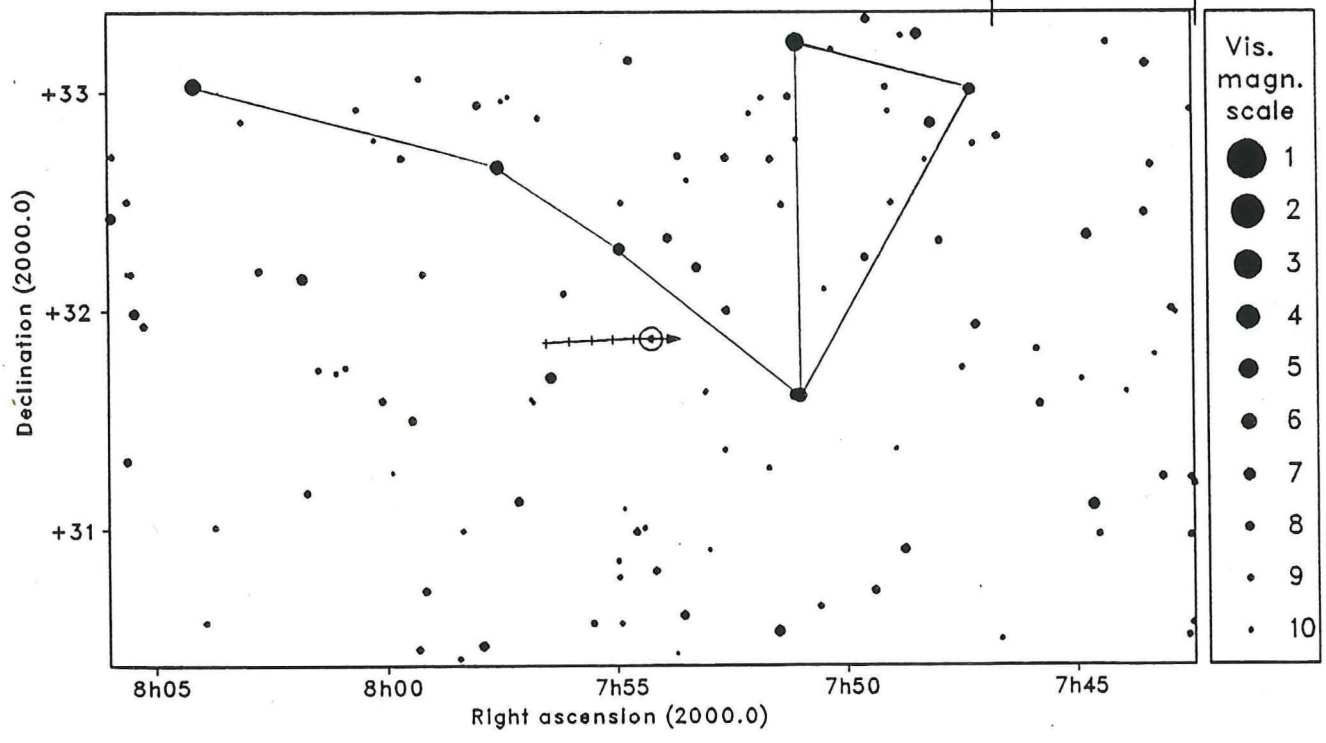

21 40 42 -
22 14 10 ?

For informations, charts & report form:
E.A.O.N. M. Jean SCHWAENEN
ALLEE D, 5
B-6001 MARCINELLE
BELGIUM

87 Sylvia - PPM 73228

1994 feb 25 22h 5.9m U.T.

un 21 57 58 est. Bed. ?
→ Cineu, Vollen. 9,5!

Minor planet :	Star :	Source cat. PPM
V. mag. = 12.77 Diam. = 271.0 km = 0.13"	$\alpha = 7h54m13.180s$	$\delta = +31^{\circ}52'26.05''$
$\mu = 13.19''/h$ $\pi = 3.02''$ Ref. = EG86-088	V. mag. =	Ph. mag. = 10.20
$\Delta m = 3.5$ Max. dur. = 35.0 s	Sun : 136°	Moon : 44° , 100%

OBSERVATION FROM: 21h 50m U.T. TO 22h 20m U.T.

15°x15°

1°

PLOT 103 13.55.49 SUN 30 MAY, 1993 JOB-BRTCH7195 RGFA SSPLA 11.0